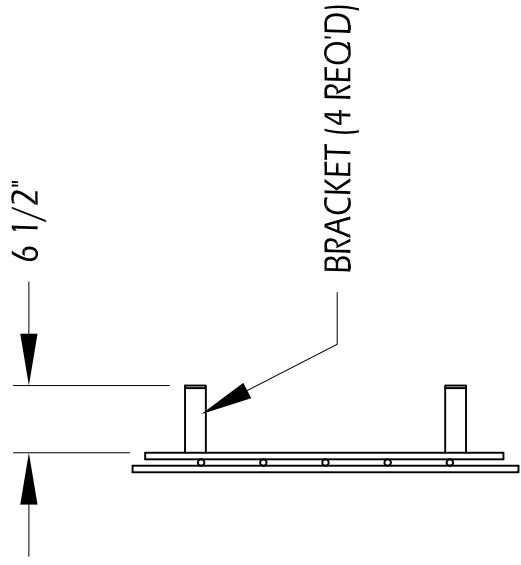

# GALVANIZED SAFETY GRATE FOR 24" HEADWALL

SECTION VIEW

FRONT VIEW

7415 Diley Road  
 Canal Winchester, OH 43110  
 Phone (614) 837-8444  
 Fax (614) 837-1198

Galvanized Safety Grate  
 24" RCP Headwall

Drawn by: CC