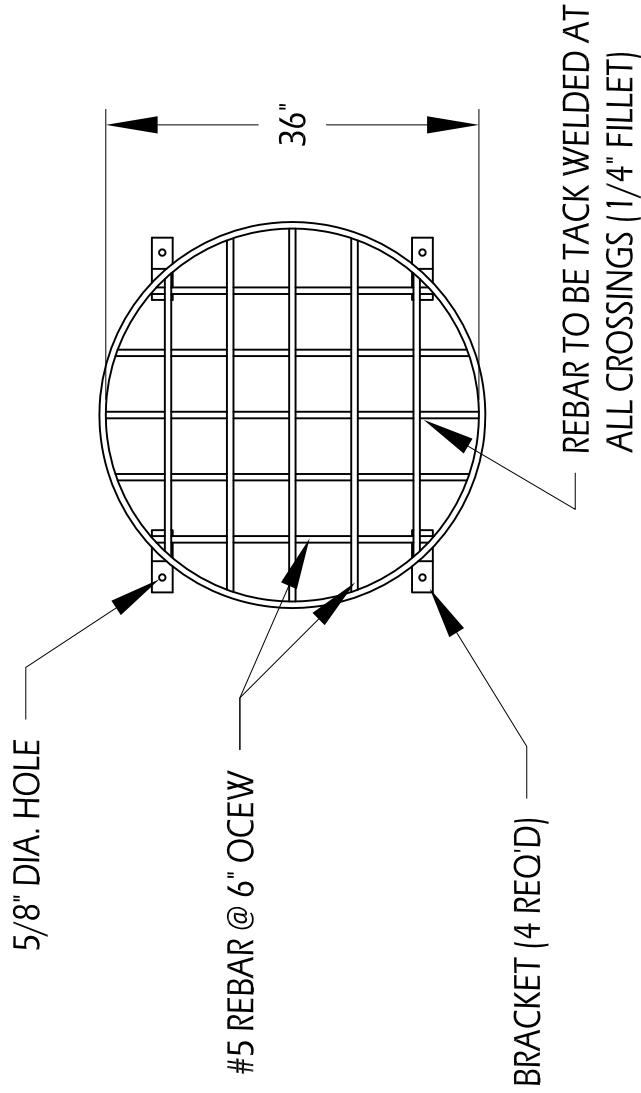

# GALVANIZED SAFETY GRATE FOR 24" HEADWALL

SECTION VIEW

FRONT VIEW

7415 Diley Road  
 Canal Winchester, OH 43110  
 Phone (614) 837-8444  
 Fax (614) 837-1198

Galvanized Safety Grate  
 24" RCP Headwall

Drawn by: CC

Date: 3/5/09

Scale: n/a

Sheet 1 of 1